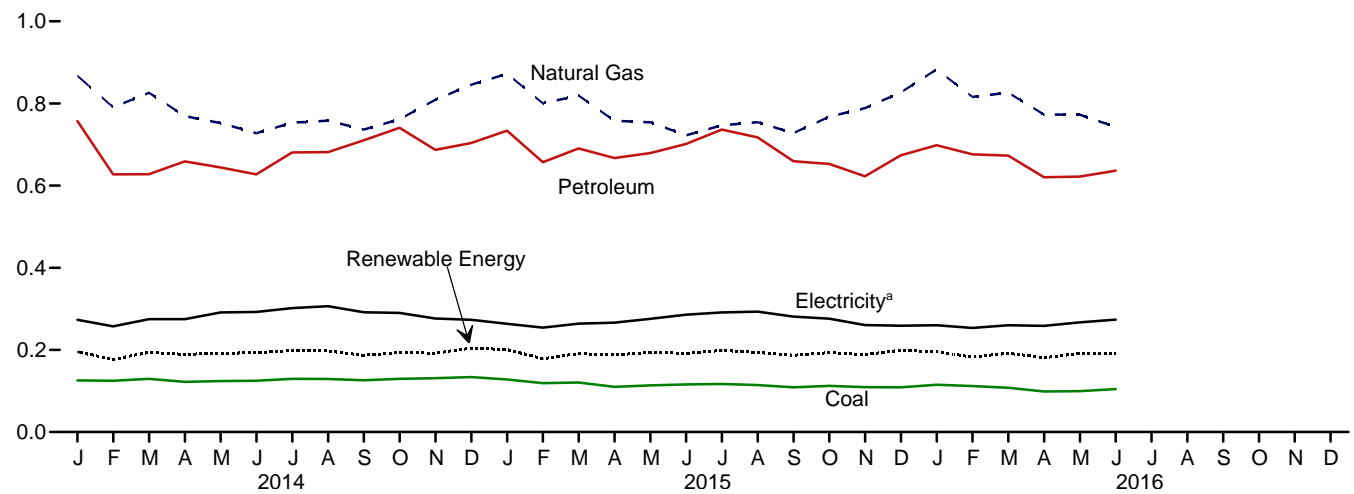

Figure 2.4 Industrial Sector Energy Consumption
(Quadrillion Btu)

By Major Source, 1949–2015

By Major Source, Monthly

Total, January–June

By Major Source, June 2016

^a Electricity retail sales.
Web Page: <http://www.eia.gov/totalenergy/data/monthly/#consumption>.
Source: Table 2.4.