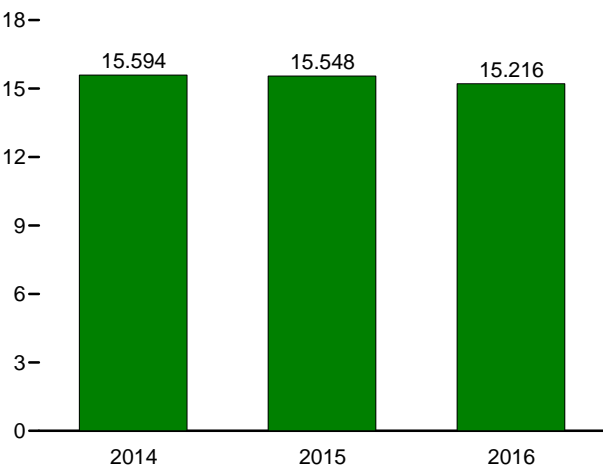

Figure 2.4 Industrial Sector Energy Consumption
(Quadrillion Btu)

By Major Source, 1949–2015

By Major Source, Monthly

Total, January–June

By Major Source, June 2016

^a Electricity retail sales.
Web Page: <http://www.eia.gov/totalenergy/data/monthly/#consumption>.
Source: Table 2.4.