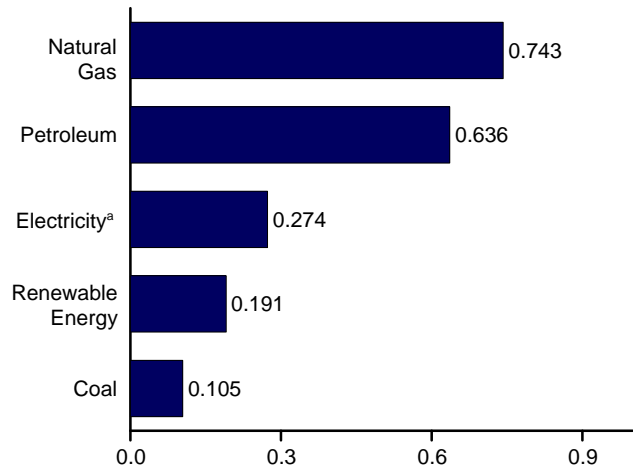

Figure 2.4 Industrial Sector Energy Consumption
(Quadrillion Btu)

By Major Source, 1949–2015

By Major Source, Monthly

Total, January–June

By Major Source, June 2016

^a Electricity retail sales.
Web Page: <http://www.eia.gov/totalenergy/data/monthly/#consumption>.
Source: Table 2.4.